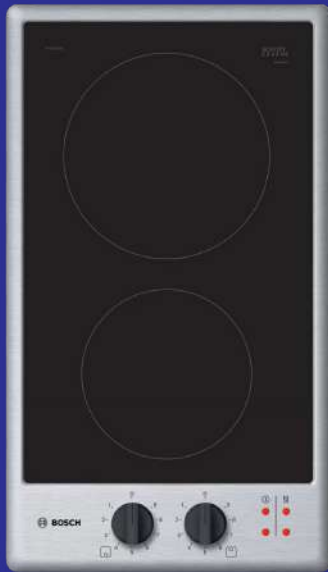

HOBS - BOSCH

BOSCH SERIES 2 - FRAMED CERAN DOMINO HOB - 300MM

Bosch Series 2 - Framed Ceran Domino Hob - 300mm

$290