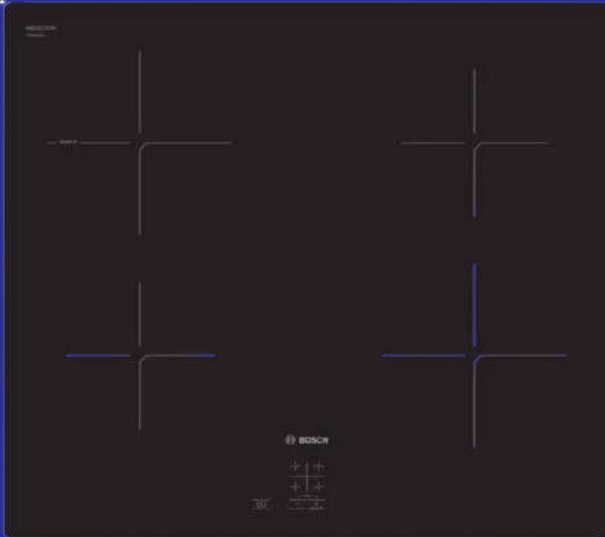

HOBS - BOSCH

**BOSCH SERIES 4 - FRAMELESS INDUCTION
HOB - 60CM**

$460