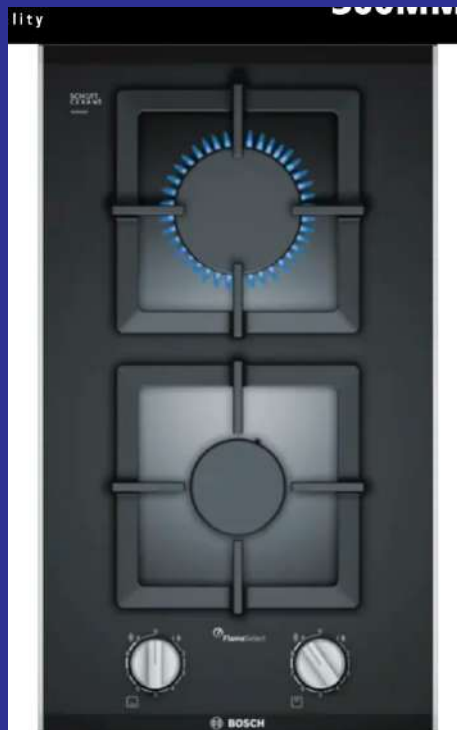

\$430

HOBS - BOSCH

**BOSCH SERIES 4 - FRAMELESS INDUCTION
HOB - 60CM**

\$460

**BOSCH SERIES 6 - BLACK 2 BURNER DOMINO
GAS HOB - 300MM**

\$800

**BOSCH SERIES 8 - 3 BURNER GAS 1 CERAN
HOB WITH CAST IRON GRID - 60CM**

\$890

HOBS - BOSCH

**BOSCH SERIES 8 - TOUCH CONTROL CERAN
HOB - 90CM**

\$1100

**BOSCH SERIES 8 - BLACK GLASS 5 BURNER
GAS HOB - 90CM**

\$1050

OVENS - BOSCH

**BOSCH SERIES 2 - STAINLESS STEEL
MULTIFUNCTION OVEN WITH FAN - 60CM**