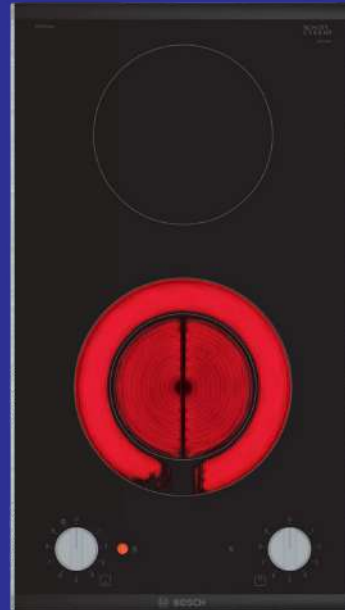

HOBS - BOSCH

BOSCH SERIES 4 - 4 BURNER GAS HOB - 60CM STAINLESS STEEL

Bosch Series 4 - 4 Burner Gas Hob - 60cm Stainless Steel

\$280

BOSCH SERIES 4 - CERAN HOB WITH TOUCH CONTROL PANEL 600MM

Bosch Series 4 - Ceran Hob with Touch Control Panel 600mm

\$300

BOSCH SERIES 2 - CERAN HOB WITH FRAME AND CONTROL PANEL - 600MM

Bosch Series 2 - Ceran Hob with Frame and Control Panel - 600mm

\$310

BOSCH SERIES 4 - CERAN FRAMELESS TOUCH CONTROL HOB 600MM

Bosch Series 4 - Ceran Frameless Touch Control Hob 600mm

\$310

HOBS - BOSCH

BOSCH SERIES 2 - FRAMED CERAN DOMINO HOB - 300MM

Bosch Series 2 - Framed Ceran Domino Hob - 300mm

\$290

BOSCH SERIES 2 - BLACK CERAN DOMINO HOB - 300MM

Bosch Series 2 - Black Ceran Domino Hob - 300mm

\$340

BOSCH SERIES 6 - 4 BURNER GAS HOB WITH CAST IRON GRID- 600MM

Bosch Series 6 - 4 Burner Gas Hob with Cast Iron Grid- 600mm

\$350

BOSCH SERIES 6 - BLACK GLASS 4 BURNER DOMINO GAS HOB - 600MM

Bosch Series 6 - Black Glass 4 Burner Domino Gas Hob - 600mm