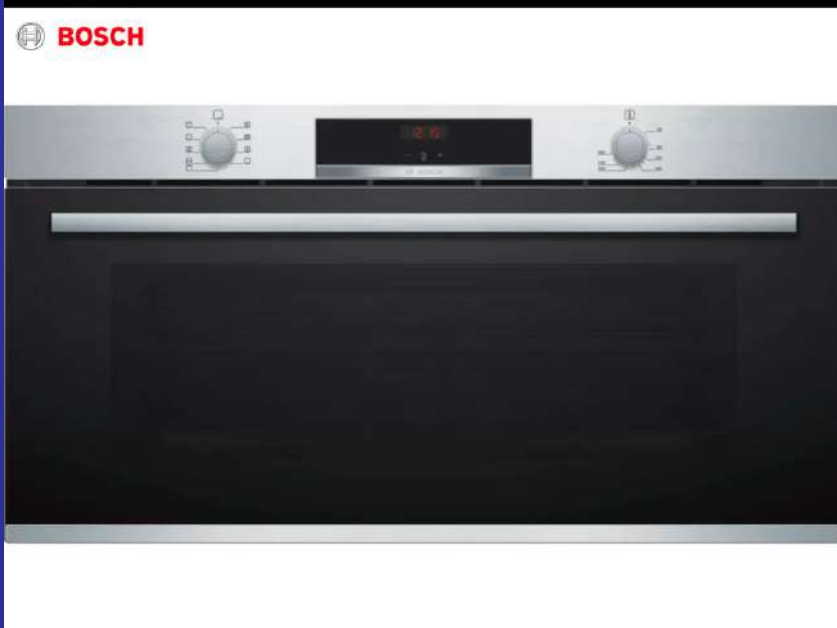

OVENS - BOSCH

**BOSCH
SERIES 4 EYELEVEL
MULTIFUNCTION FAN OVEN
90CM**

**BOSCH SERIES 4 - EYELEVEL MULTIFUNCTION
FAN OVEN - 90 X 60CM**

$1650

**BOSCH
SERIES 4 EYELEVEL
MULTIFUNCTION FAN OVEN
90CM**

**BOSCH SERIES 4 - EYELEVEL MULTIFUNCTION
FAN OVEN - 90CM**

$1960