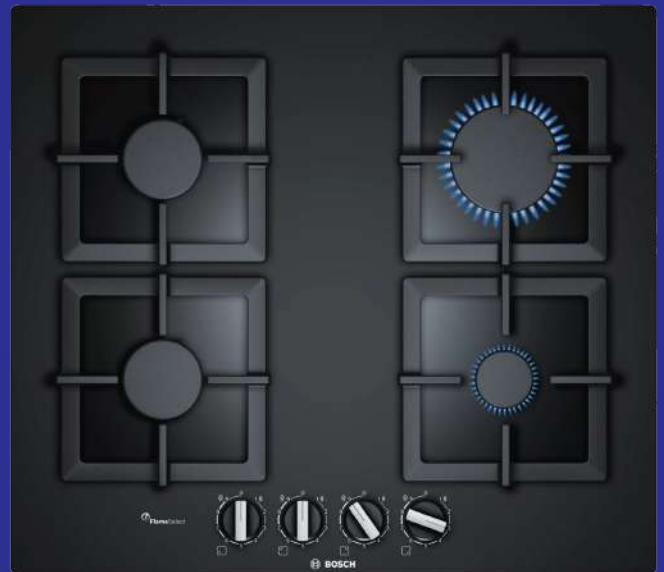

\$340

BOSCH SERIES 6 - 4 BURNER GAS HOB WITH CAST IRON GRID- 600MM

Bosch Series 6 - 4 Burner Gas Hob with Cast Iron Grid- 600mm

\$350

BOSCH SERIES 6 - BLACK GLASS 4 BURNER DOMINO GAS HOB - 600MM

Bosch Series 6 - Black Glass 4 Burner Domino Gas Hob - 600mm