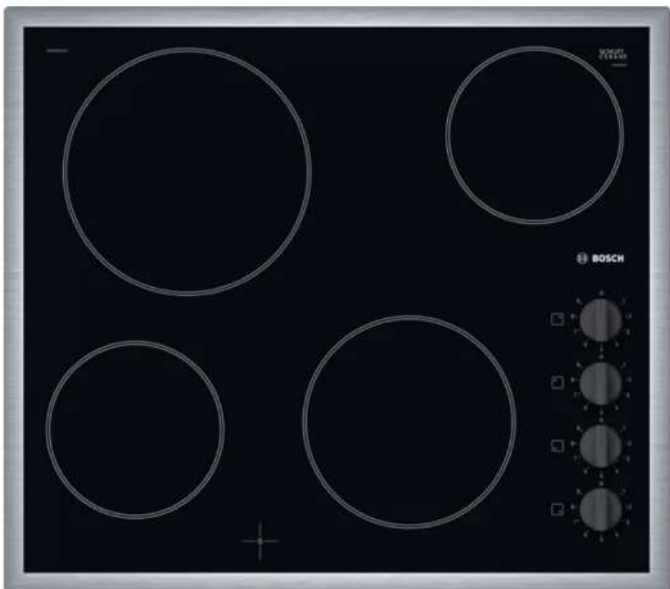

HOBS - BOSCH

BOSCH SERIES 4 - 4 BURNER GAS HOB - 60CM STAINLESS STEEL

Bosch Series 4 - 4 Burner Gas Hob - 60cm Stainless Steel

\$280

BOSCH SERIES 4 - CERAN HOB WITH TOUCH CONTROL PANEL 600MM

Bosch Series 4 - Ceran Hob with Touch Control Panel 600mm

\$300

BOSCH SERIES 2 - CERAN HOB WITH FRAME AND CONTROL PANEL - 600MM

Bosch Series 2 - Ceran Hob with Frame and Control Panel - 600mm

\$310

BOSCH SERIES 4 - CERAN FRAMELESS TOUCH CONTROL HOB 600MM

Bosch Series 4 - Ceran Frameless Touch Control Hob 600mm