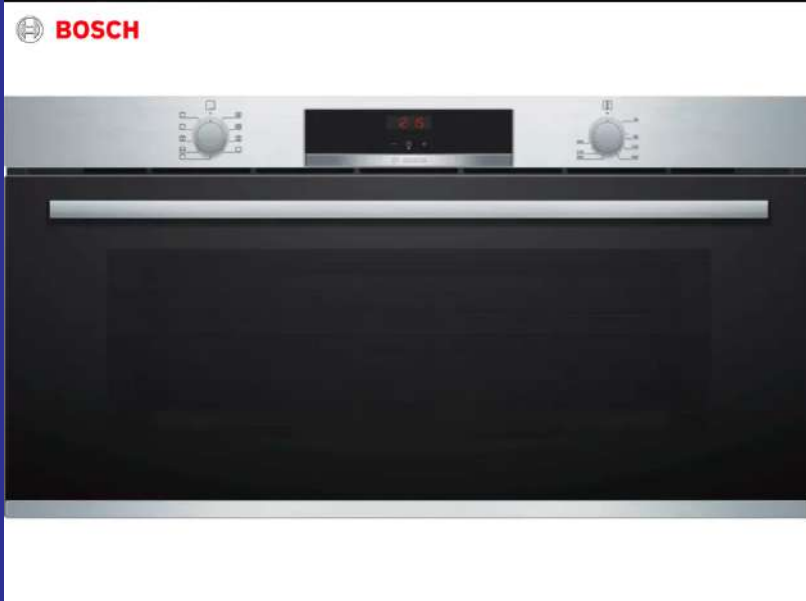

\$1700

OVENS - BOSCH

**BOSCH
SERIES 4 EYELEVEL
MULTIFUNCTION FAN OVEN
90CM**

**BOSCH SERIES 4 - EYELEVEL MULTIFUNCTION
FAN OVEN - 90 X 60CM**

\$1650

**BOSCH
SERIES 4 EYELEVEL
MULTIFUNCTION FAN OVEN
90CM**

**BOSCH SERIES 4 - EYELEVEL MULTIFUNCTION
FAN OVEN - 90CM**