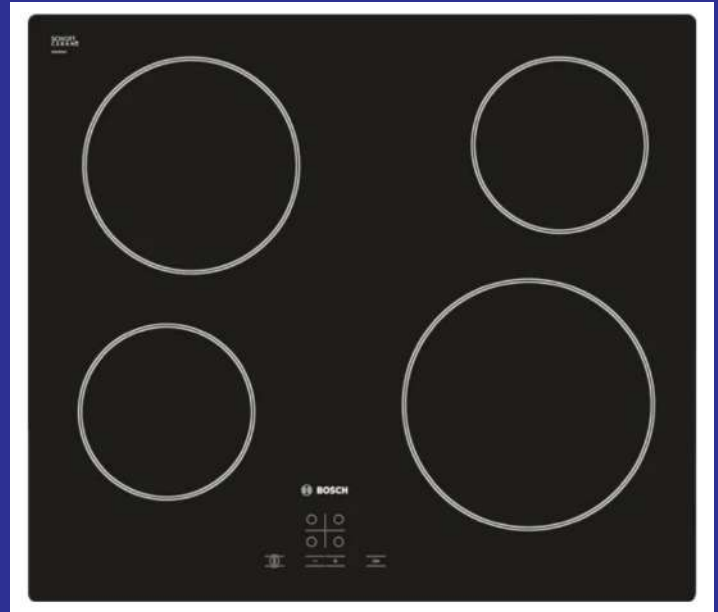

HOBS - BOSCH

BOSCH SERIES 4 - 4 BURNER GAS HOB - 60CM STAINLESS STEEL

Bosch Series 4 - 4 Burner Gas Hob - 60cm Stainless Steel

\$280

BOSCH SERIES 4 - CERAN HOB WITH TOUCH CONTROL PANEL 600MM

Bosch Series 4 - Ceran Hob with Touch Control Panel 600mm