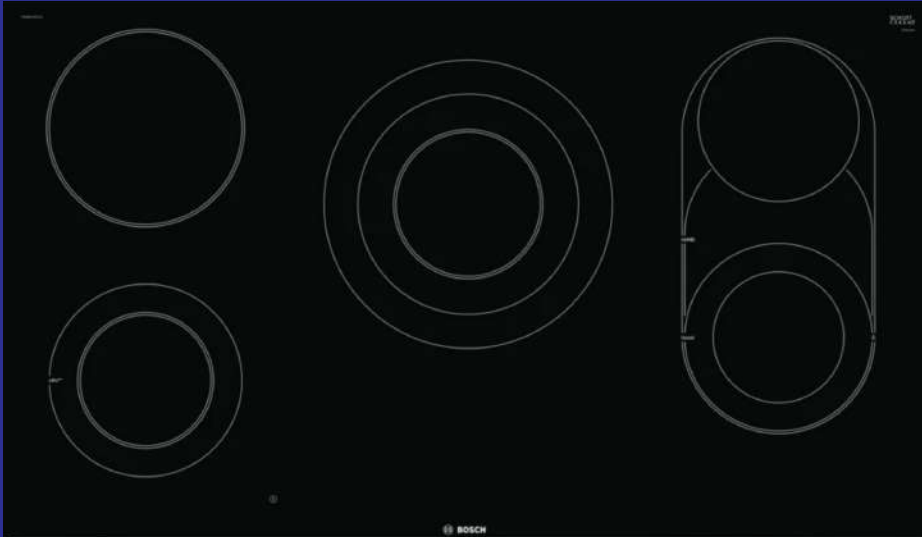

HOBS - BOSCH

**BOSCH SERIES 8 - TOUCH CONTROL CERAN
HOB - 90CM**

$1100

**BOSCH SERIES 8 - BLACK GLASS 5 BURNER
GAS HOB - 90CM**

$1050